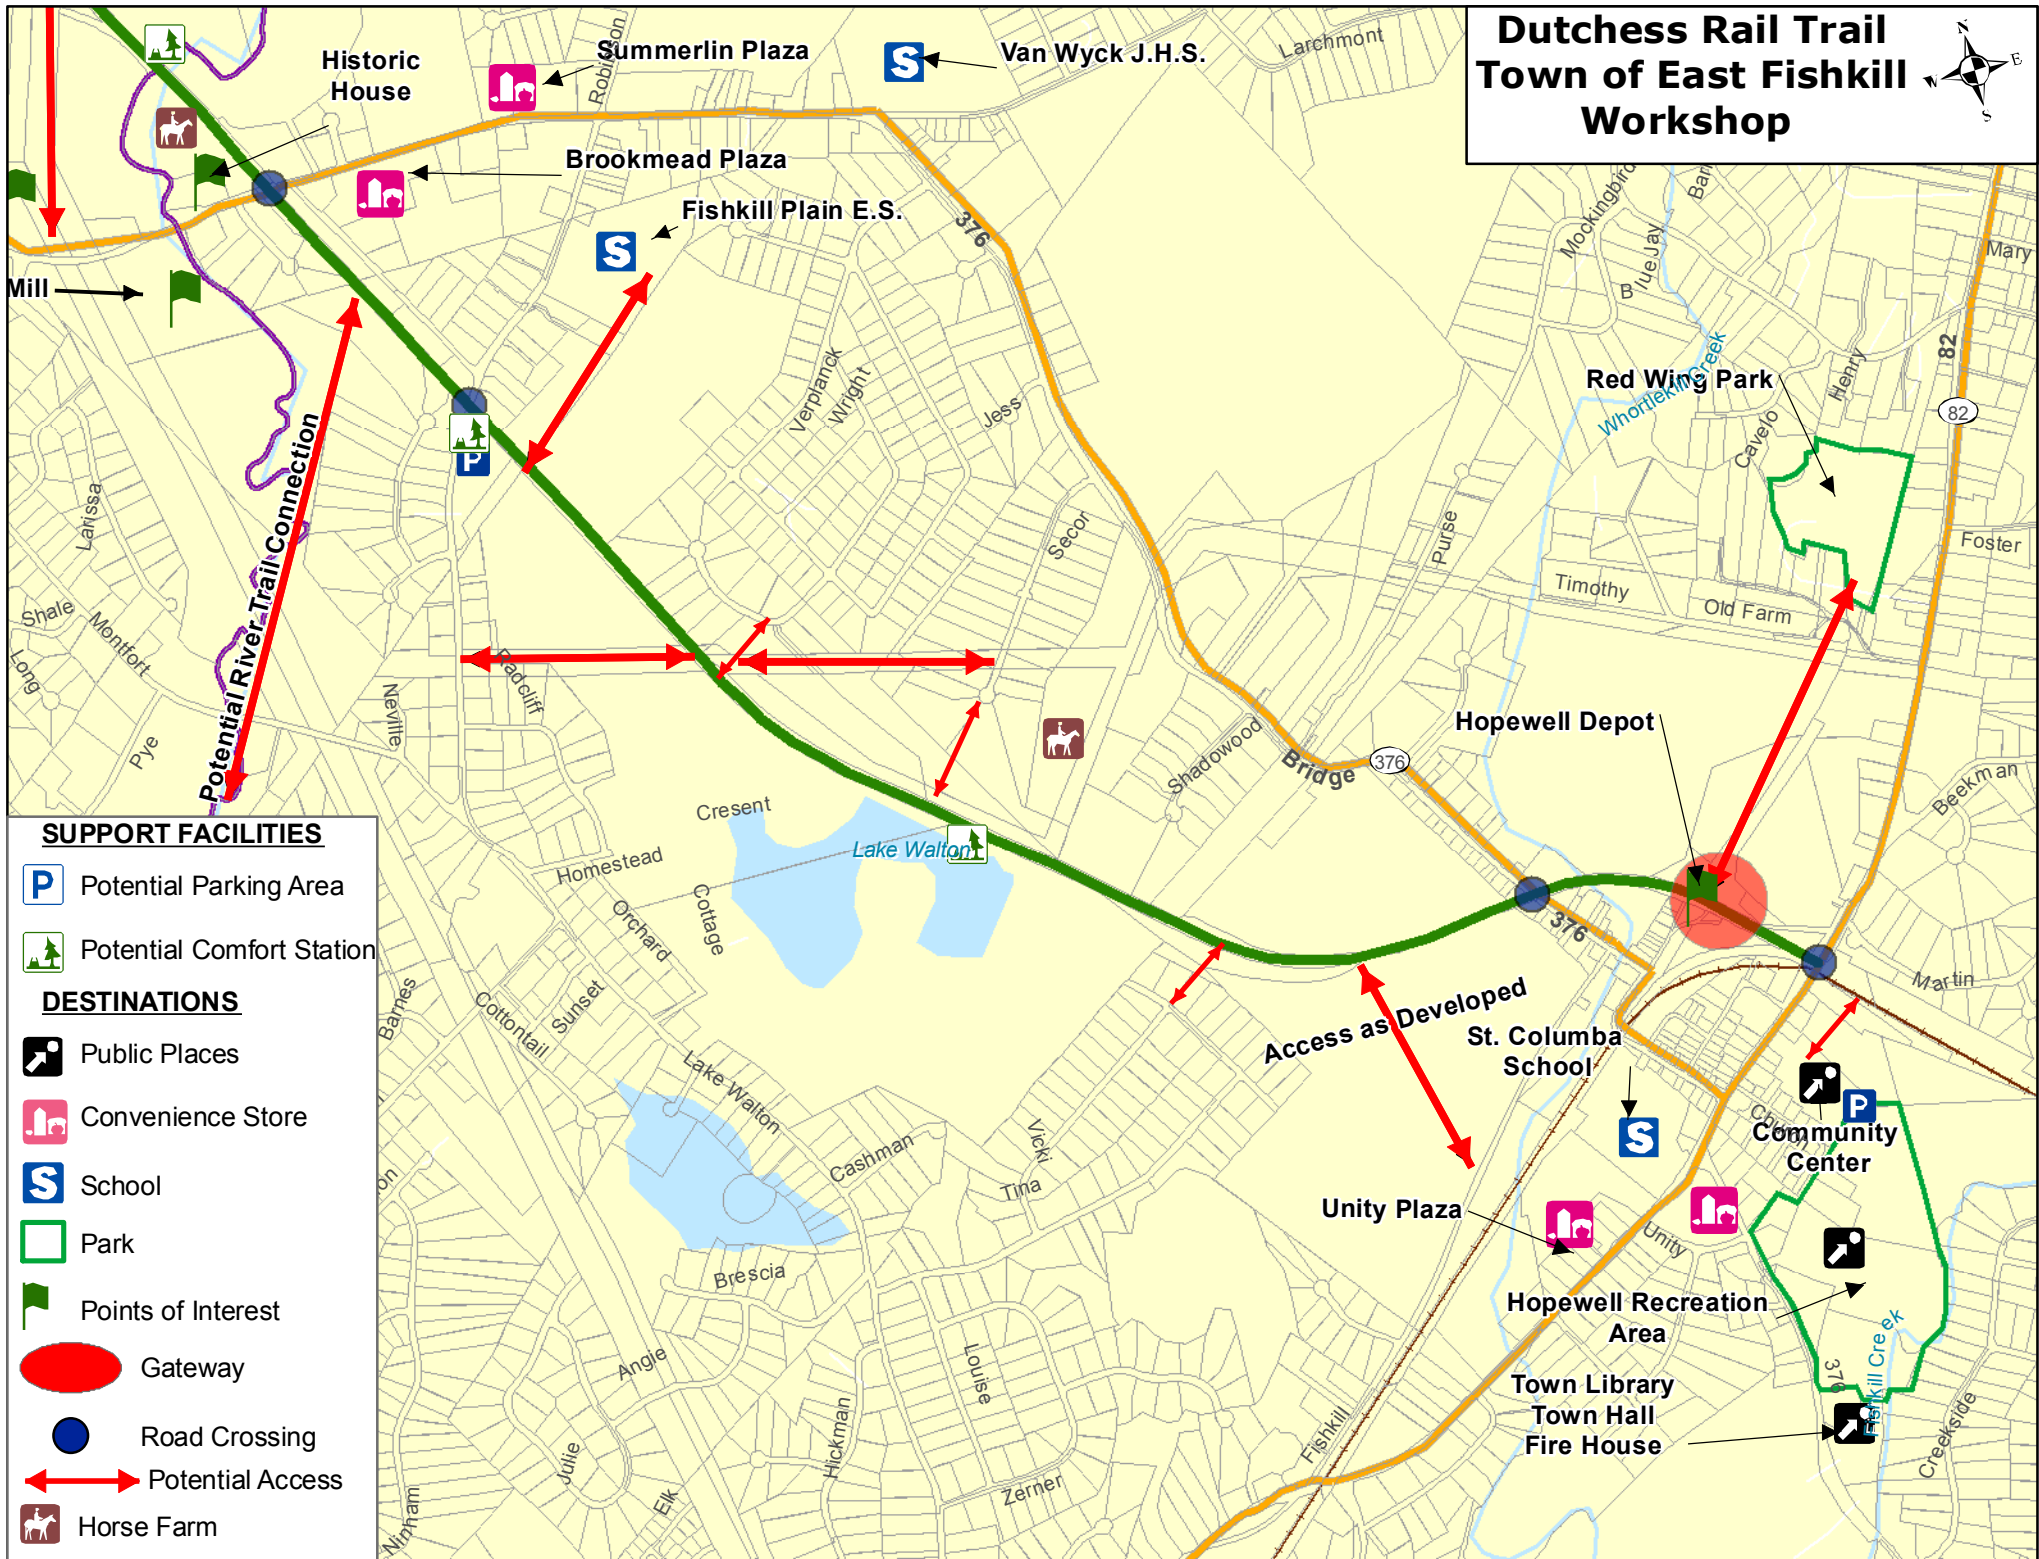

Dutchess Rail Trail Town of East Fishkill Workshop

- SUPPORT FACILITIES**
- Potential Parking Area
 - Potential Comfort Station
- DESTINATIONS**
- Public Places
 - Convenience Store
 - School
 - Park
 - Points of Interest
 - Gateway
 - Road Crossing
 - Potential Access
 - Horse Farm