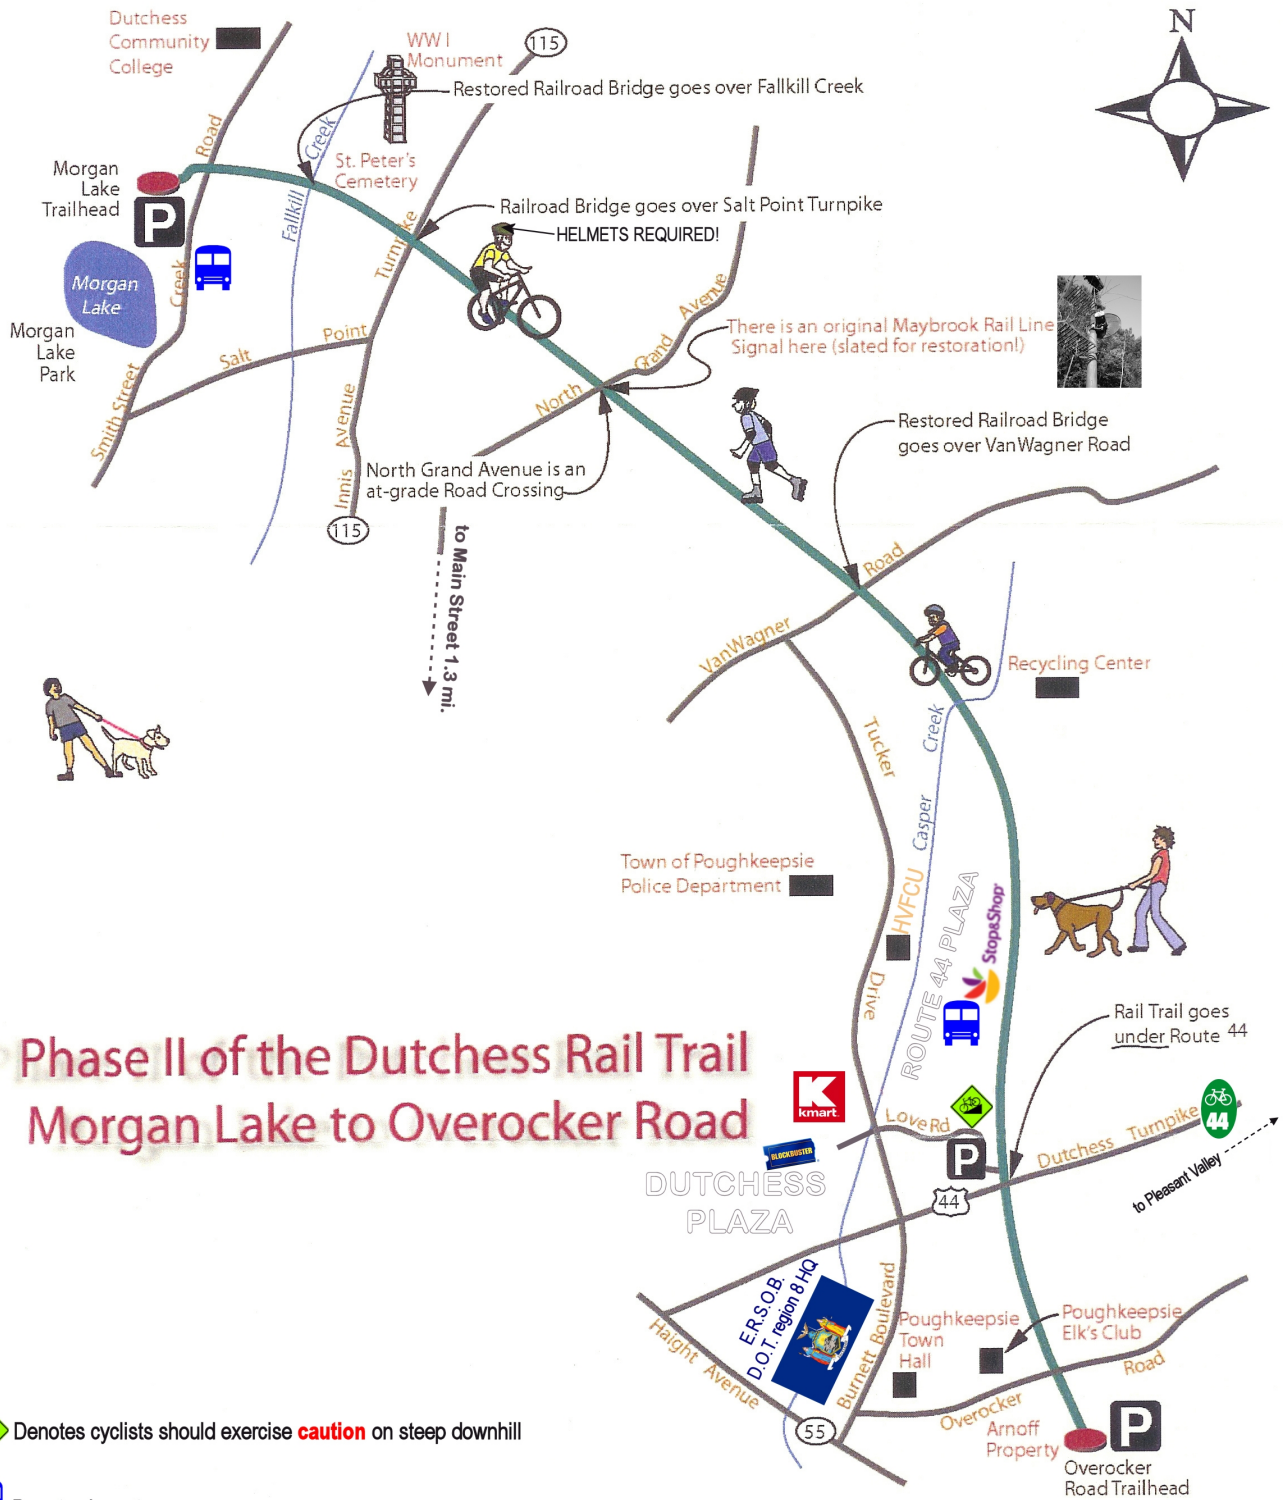

Dutchess Rail Trail Phase 2 Morgan Lake to Overocker Road map

www.dutchesscountyrails.com

map enhancements and annotations by:
Kevin Newman 08/04/09
Poughkeepsie NY
bicycle.bigk12603.com

Phase II of the Dutchess Rail Trail Morgan Lake to Overocker Road

 Denotes cyclists should exercise **caution** on steep downhill

 Denotes bus stop
note: not all City of Poughkeepsie buses have bicycle racks

Caution: There are steep slopes at many locations along the former railroad bed that the Dutchess Rail Trail has been constructed on. Please remain on the trail and exercise caution.

 Denotes Trail Accessible Parking